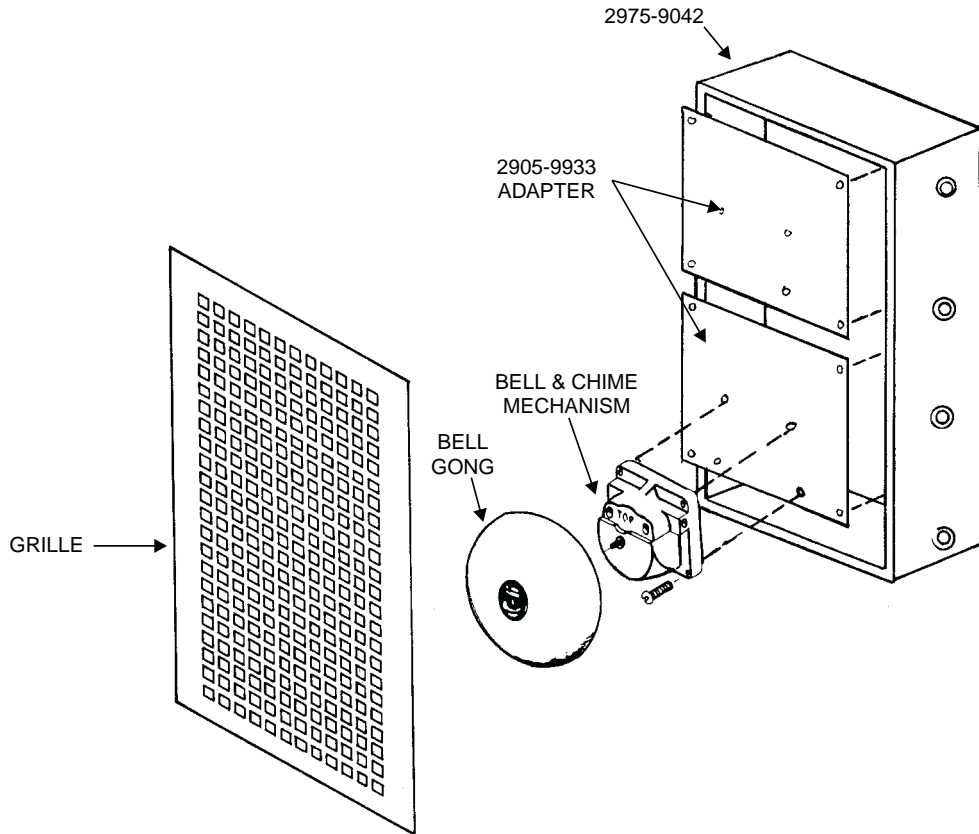

Multi-Application Peripherals and Accessories

UL, ULC Listed
FM Approved

Bells, Chimes and Buzzers
(Accessory Hardware)
2905 Series/2975 Series

Product ID	Description
2975-9042	Horn & Bell Box
2975-9045	Box for 6" Bells/Chimes
2905-9916	Grille, Steel for 2975-9042
2905-9918	Grille, Stainless Steel for 2975-9042
2905-9925	Grille, Steel for 2975-9045
2905-9927	Grille, Steel for 2975-9045
2905-9933	Adapter Plate for 2975-9042
826	Yard Hood

2975-9042 FLUSH BOX FOR BELLS/HORNS/CHIMES

2905-9916 Steel
2905-9918 Stainless Steel

2975-9045 FLUSH BOX FOR BELLS OR CHIMES

ADAPTER PLATE

TYPICAL ASSEMBLY

BACKPLATE
(13 3/16" (335mm H X 3/4" (349mm) W)