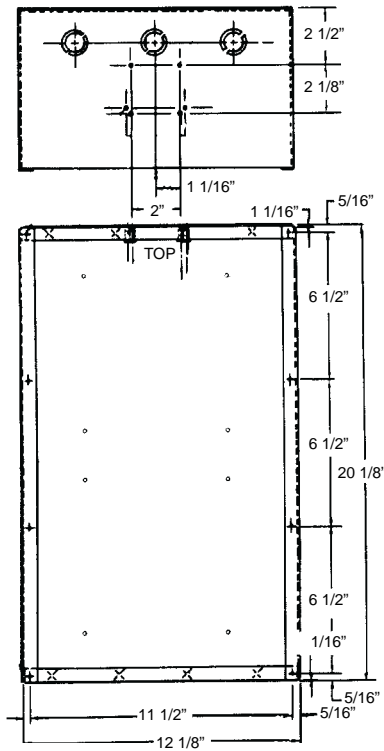

Multi-Application Peripherals and Accessories

UL, ULC Listed
FM Approved

Bells, Chimes and Buzzers
(Accessory Hardware)
2905 Series/2975 Series

Product ID	Description
2975-9042	Horn & Bell Box
2975-9045	Box for 6" Bells/Chimes
2905-9916	Grille, Steel for 2975-9042
2905-9918	Grille, Stainless Steel for 2975-9042
2905-9925	Grille, Steel for 2975-9045
2905-9927	Grille, Steel for 2975-9045
2905-9933	Adapter Plate for 2975-9042
826	Yard Hood

2975-9042 FLUSH BOX FOR BELLS/HORNS/CHIMES

2905-9916 Steel
2905-9918 Stainless Steel

2975-9045 FLUSH BOX FOR BELLS OR CHIMES

ADAPTER PLATE

TYPICAL ASSEMBLY

BACKPLATE
(13 3/16" (335mm H X 3/4" (349mm) W)