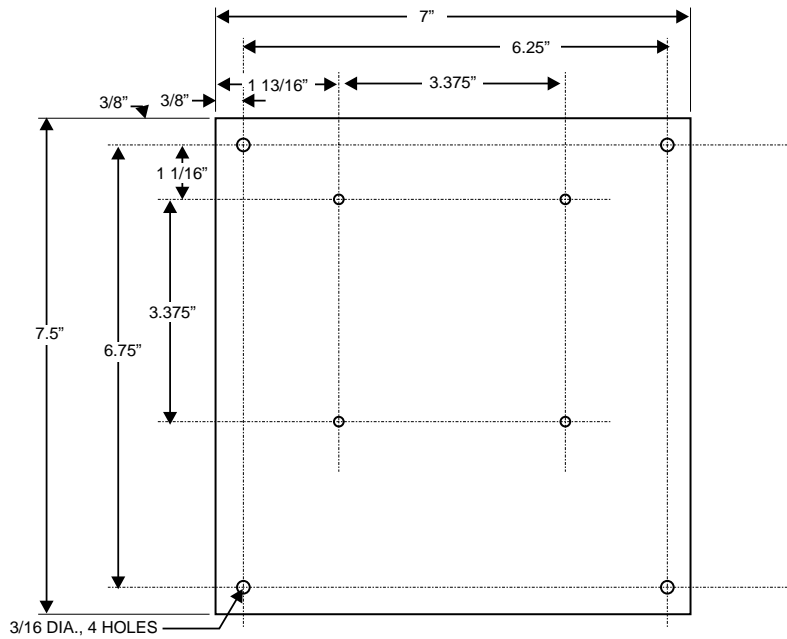

2975-9042 FLUSH BOX FOR BELLS/HORNS/CHIMES

2905-9916 Steel
2905-9918 Stainless Steel

2975-9045 FLUSH BOX FOR BELLS OR CHIMES

ADAPTER PLATE

TYPICAL ASSEMBLY

BACKPLATE
(13 3/16" (335mm H X 3/4" (349mm) W)