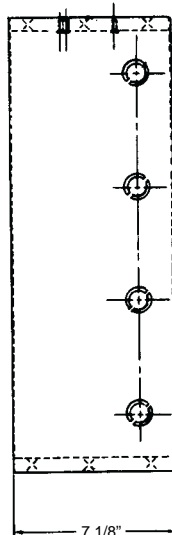

Multi-Application Peripherals and Accessories

UL, ULC Listed
FM Approved

Bells, Chimes and Buzzers
(Accessory Hardware)
2905 Series/2975 Series

Product ID	Description
2975-9042	Horn & Bell Box
2975-9045	Box for 6" Bells/Chimes
2905-9916	Grille, Steel for 2975-9042
2905-9918	Grille, Stainless Steel for 2975-9042
2905-9925	Grille, Steel for 2975-9045
2905-9927	Grille, Steel for 2975-9045
2905-9933	Adapter Plate for 2975-9042
826	Yard Hood

2975-9042 FLUSH BOX FOR BELLS/HORNS/CHIMES

2905-9916 Steel
2905-9918 Stainless Steel

2975-9045 FLUSH BOX FOR BELLS OR CHIMES

ADAPTER PLATE

TYPICAL ASSEMBLY

BACKPLATE
(13 3/16" (335mm H X 3/4" (349mm) W)