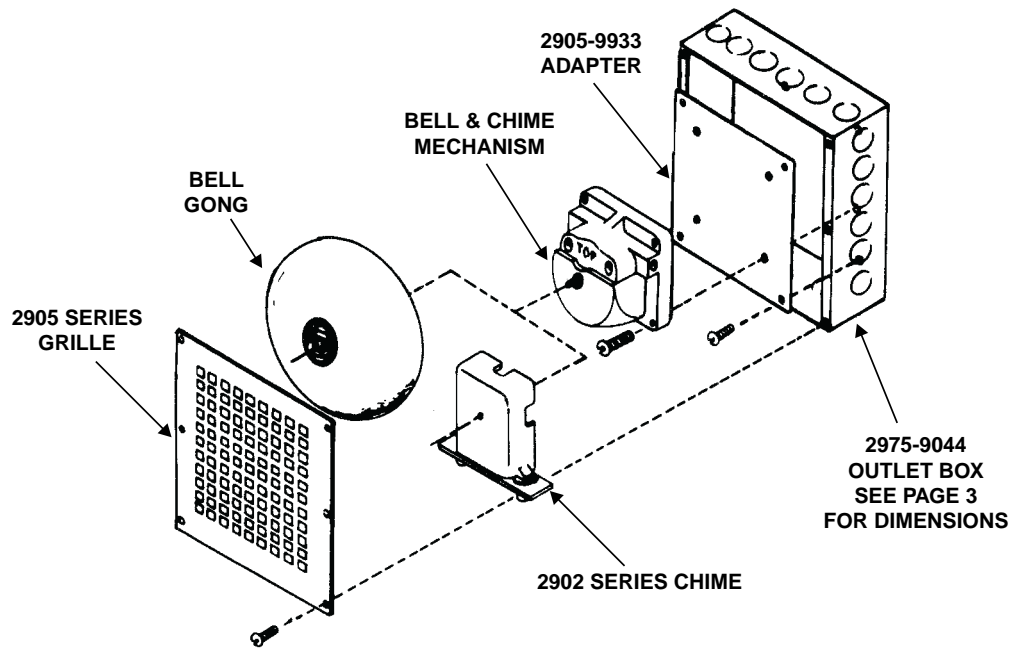

Multi-Application Peripherals and Accessories

UL, ULC Listed
FM Approved

Bells, Chimes and Buzzers
(Accessory Hardware)
2905 Series/2975 Series

Product ID	Description
2975-9042	Horn & Bell Box
2975-9045	Box for 6" Bells/Chimes
2905-9916	Grille, Steel for 2975-9042
2905-9918	Grille, Stainless Steel for 2975-9042
2905-9925	Grille, Steel for 2975-9045
2905-9927	Grille, Steel for 2975-9045
2905-9933	Adapter Plate for 2975-9042
826	Yard Hood

2975-9042 FLUSH BOX FOR BELLS/HORNS/CHIMES

2905-9916 Steel
2905-9918 Stainless Steel

2975-9045 FLUSH BOX FOR BELLS OR CHIMES

ADAPTER PLATE

TYPICAL ASSEMBLY

BACKPLATE
(13 3/16" (335mm H X 3/4" (349mm) W)