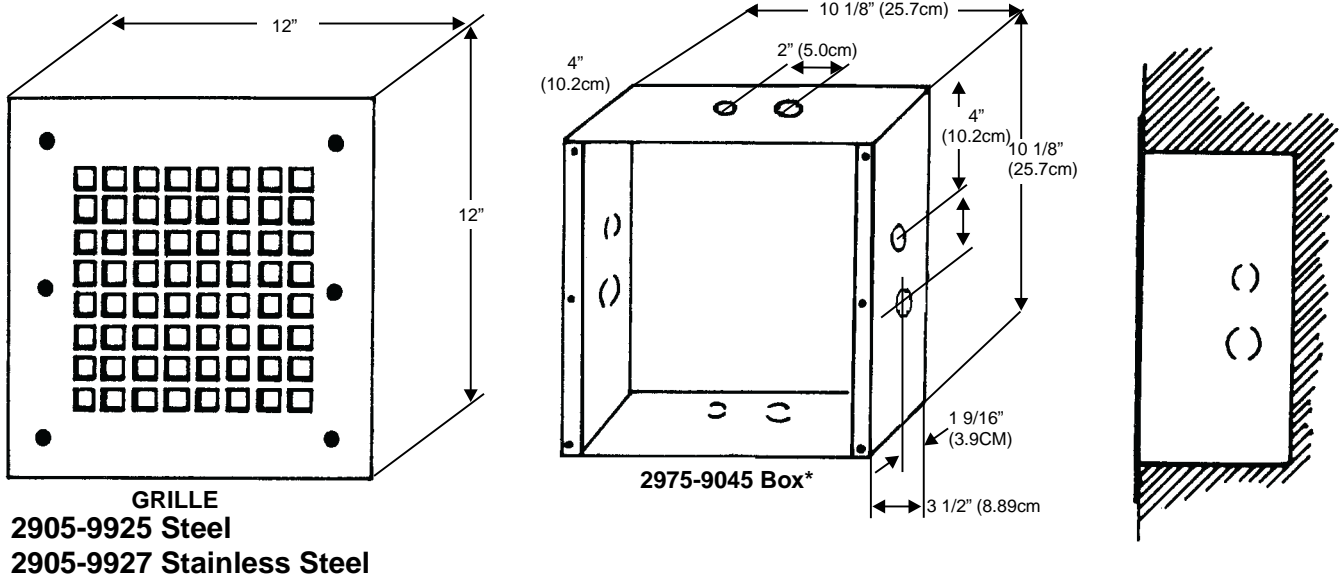

Multi-Application Peripherals and Accessories

UL, ULC Listed
FM Approved

Bells, Chimes and Buzzers
(Accessory Hardware)
2905 Series/2975 Series

Product ID	Description
2975-9042	Horn & Bell Box
2975-9045	Box for 6" Bells/Chimes
2905-9916	Grille, Steel for 2975-9042
2905-9918	Grille, Stainless Steel for 2975-9042
2905-9925	Grille, Steel for 2975-9045
2905-9927	Grille, Steel for 2975-9045
2905-9933	Adapter Plate for 2975-9042
826	Yard Hood

2975-9042 FLUSH BOX FOR BELLS/HORNS/CHIMES

2905-9916 Steel
2905-9918 Stainless Steel

2975-9045 FLUSH BOX FOR BELLS OR CHIMES

ADAPTER PLATE

TYPICAL ASSEMBLY

BACKPLATE
(13 3/16" (335mm H X 3/4" (349mm) W)