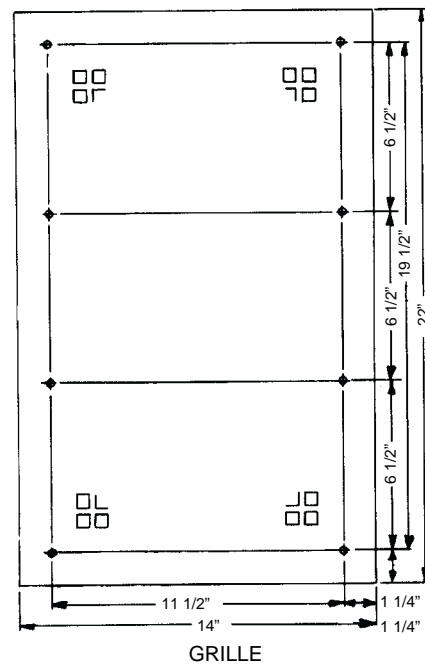

Multi-Application Peripherals and Accessories

UL, ULC Listed
FM Approved

Bells, Chimes and Buzzers
(Accessory Hardware)
2905 Series/2975 Series

Product ID	Description
2975-9042	Horn & Bell Box
2975-9045	Box for 6" Bells/Chimes
2905-9916	Grille, Steel for 2975-9042
2905-9918	Grille, Stainless Steel for 2975-9042
2905-9925	Grille, Steel for 2975-9045
2905-9927	Grille, Steel for 2975-9045
2905-9933	Adapter Plate for 2975-9042
826	Yard Hood

2975-9042 FLUSH BOX FOR BELLS/HORNS/CHIMES

2905-9916 Steel
2905-9918 Stainless Steel

2975-9045 FLUSH BOX FOR BELLS OR CHIMES

ADAPTER PLATE

TYPICAL ASSEMBLY

BACKPLATE
(13 3/16" (335mm H X 3/4" (349mm) W)